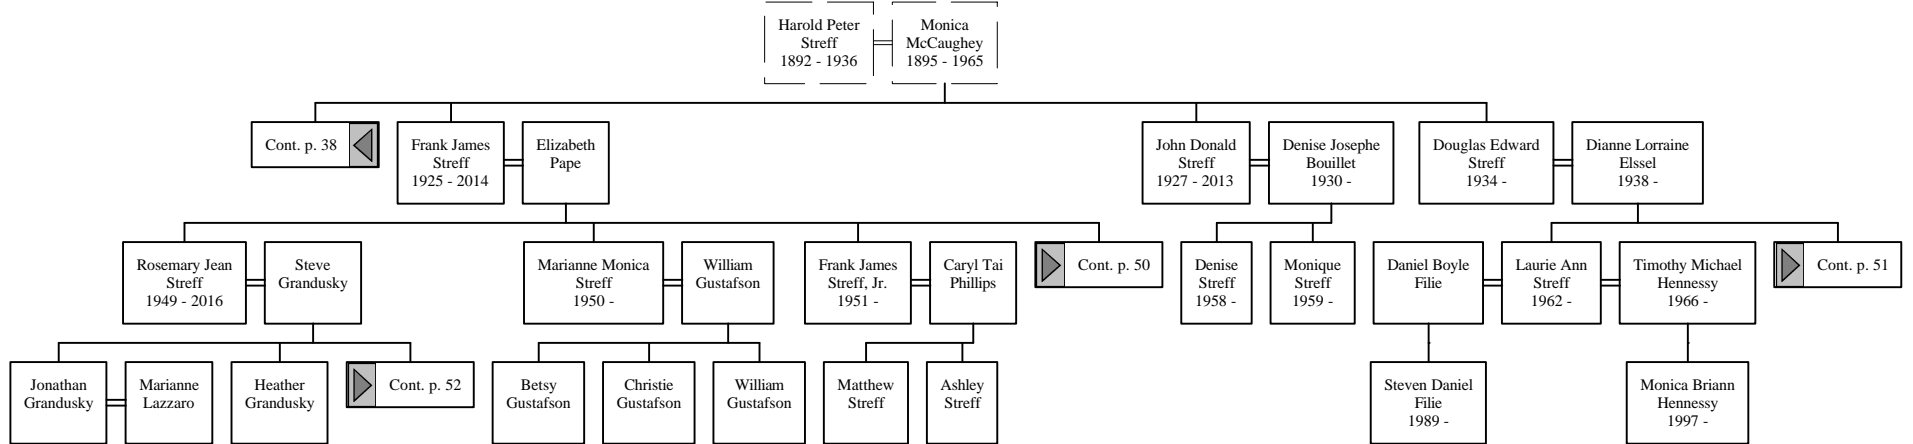

Descendants of Nicholas Wetzel