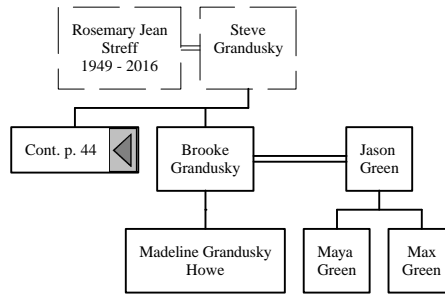

Descendants of Nicholas Wetzel