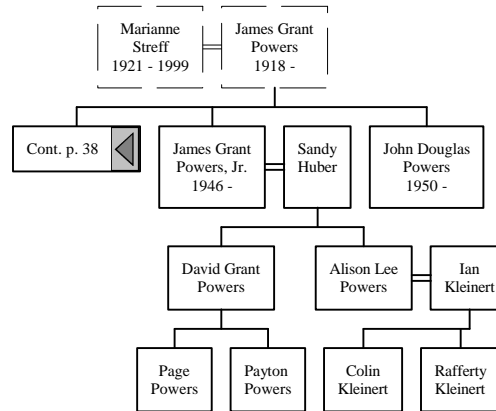

Descendants of Nicholas Wetzel