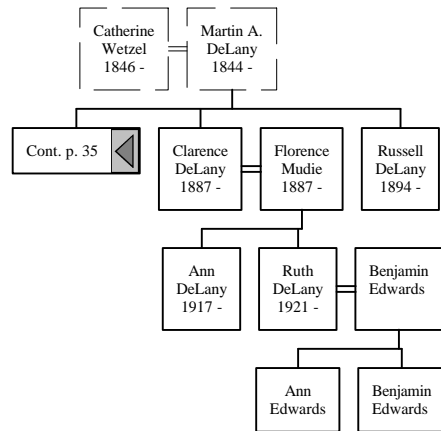

Descendants of Nicholas Wetzel