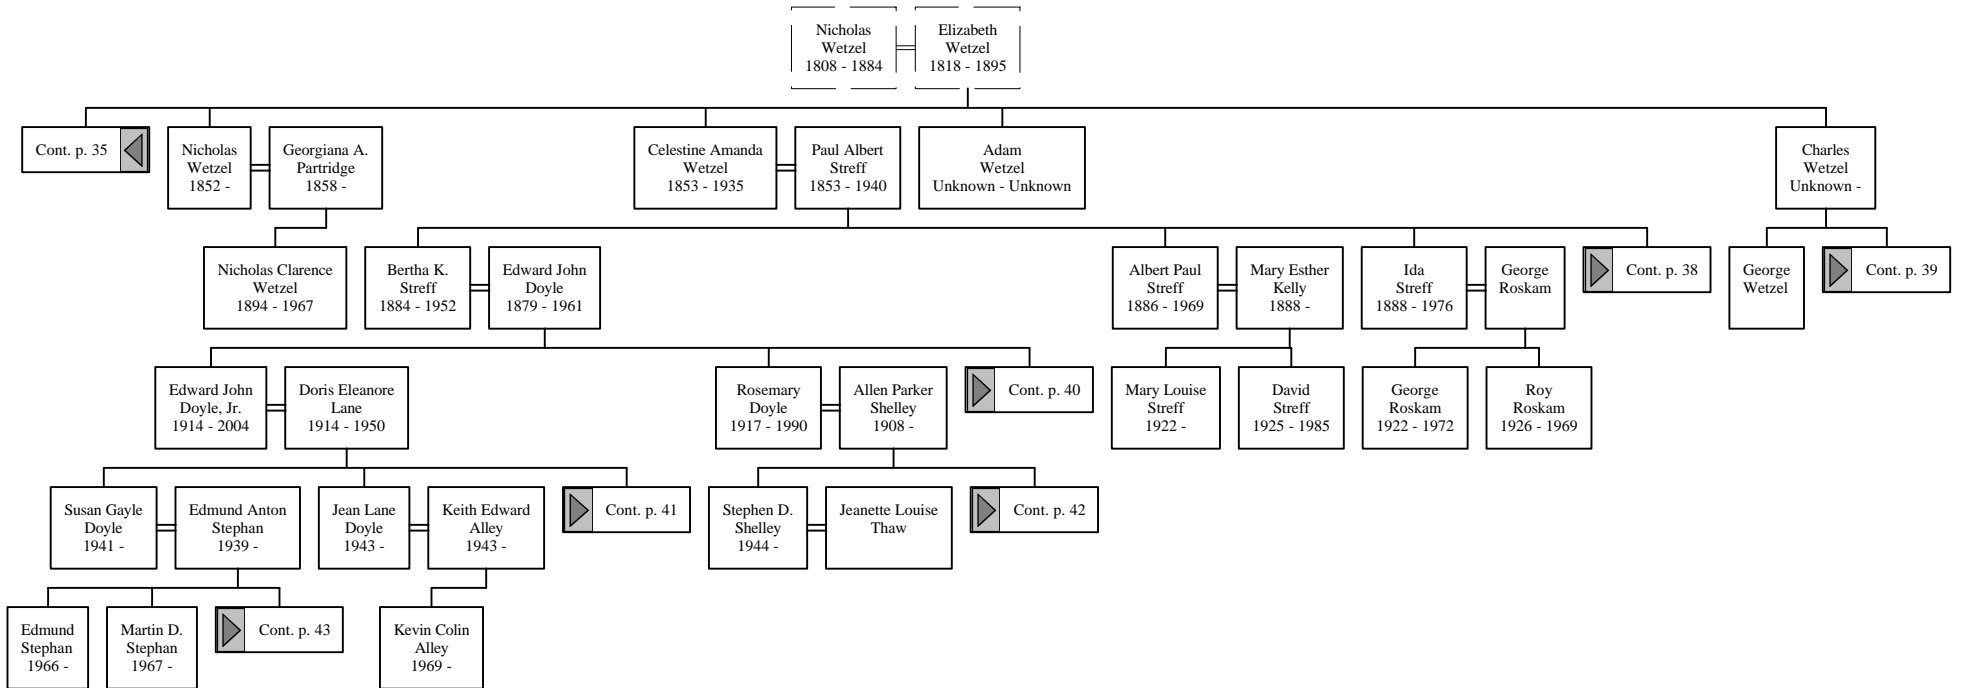

Descendants of Nicholas Wetzel