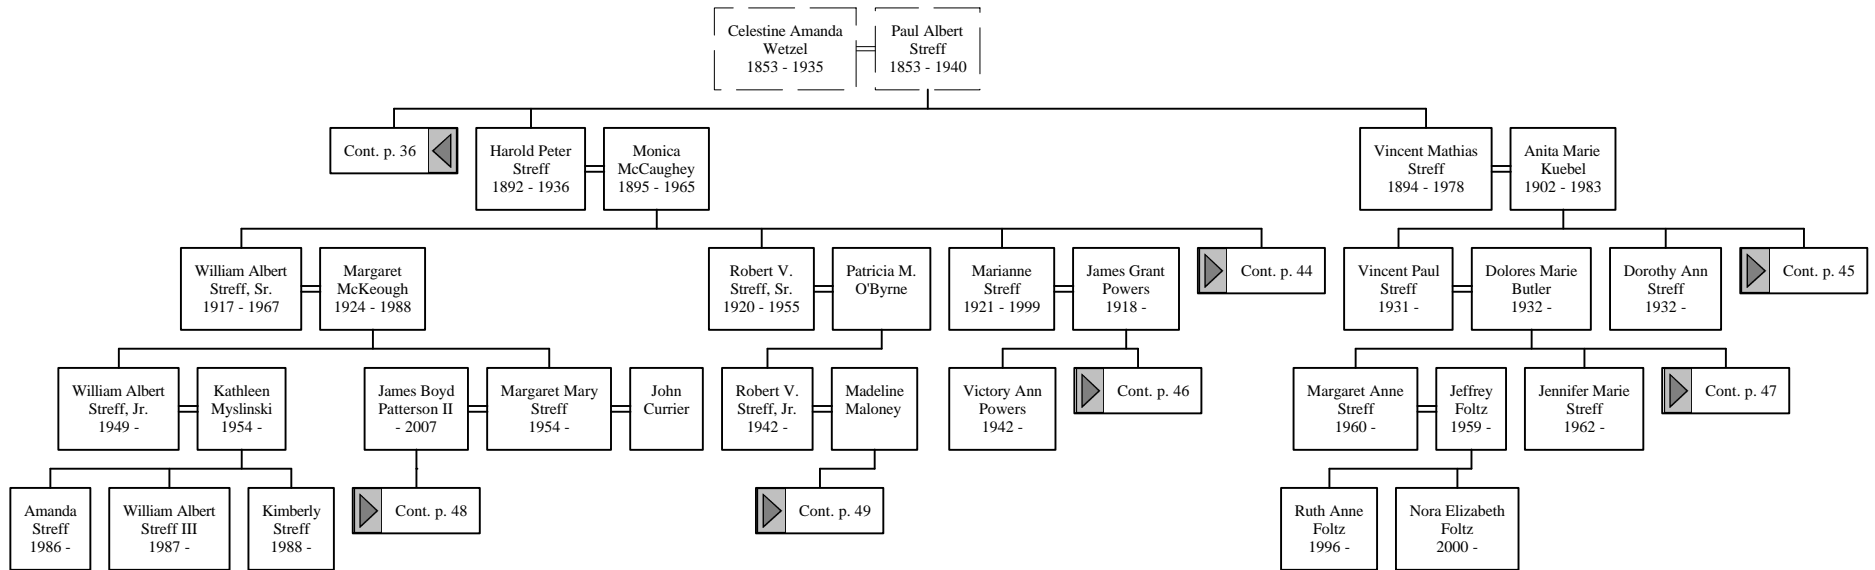

Descendants of Nicholas Wetzel