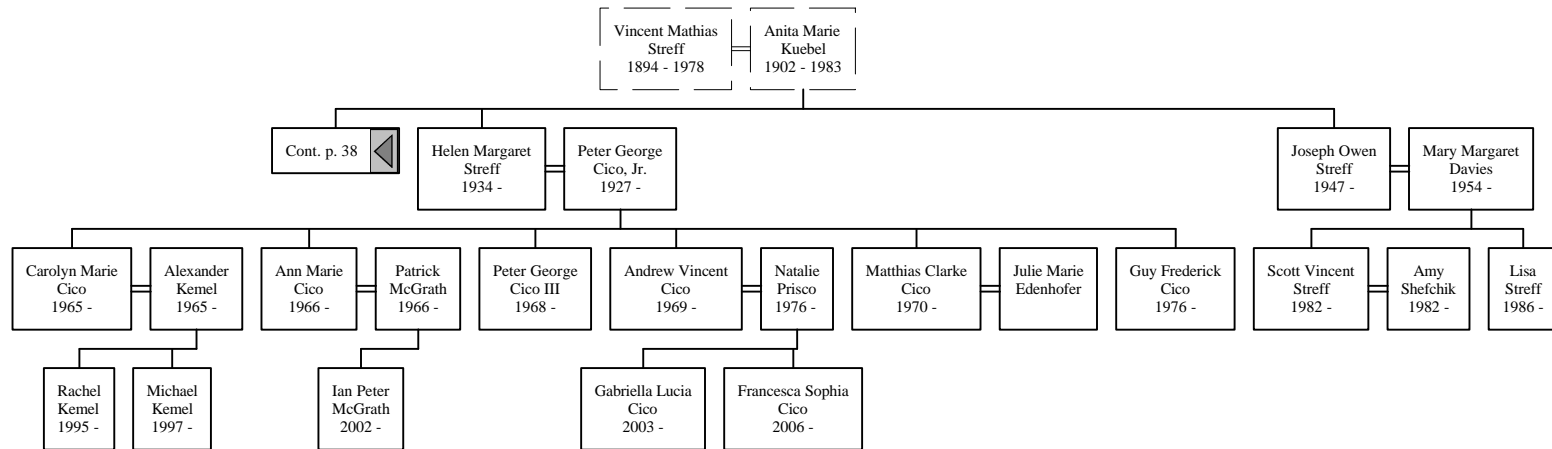

Descendants of Nicholas Wetzel